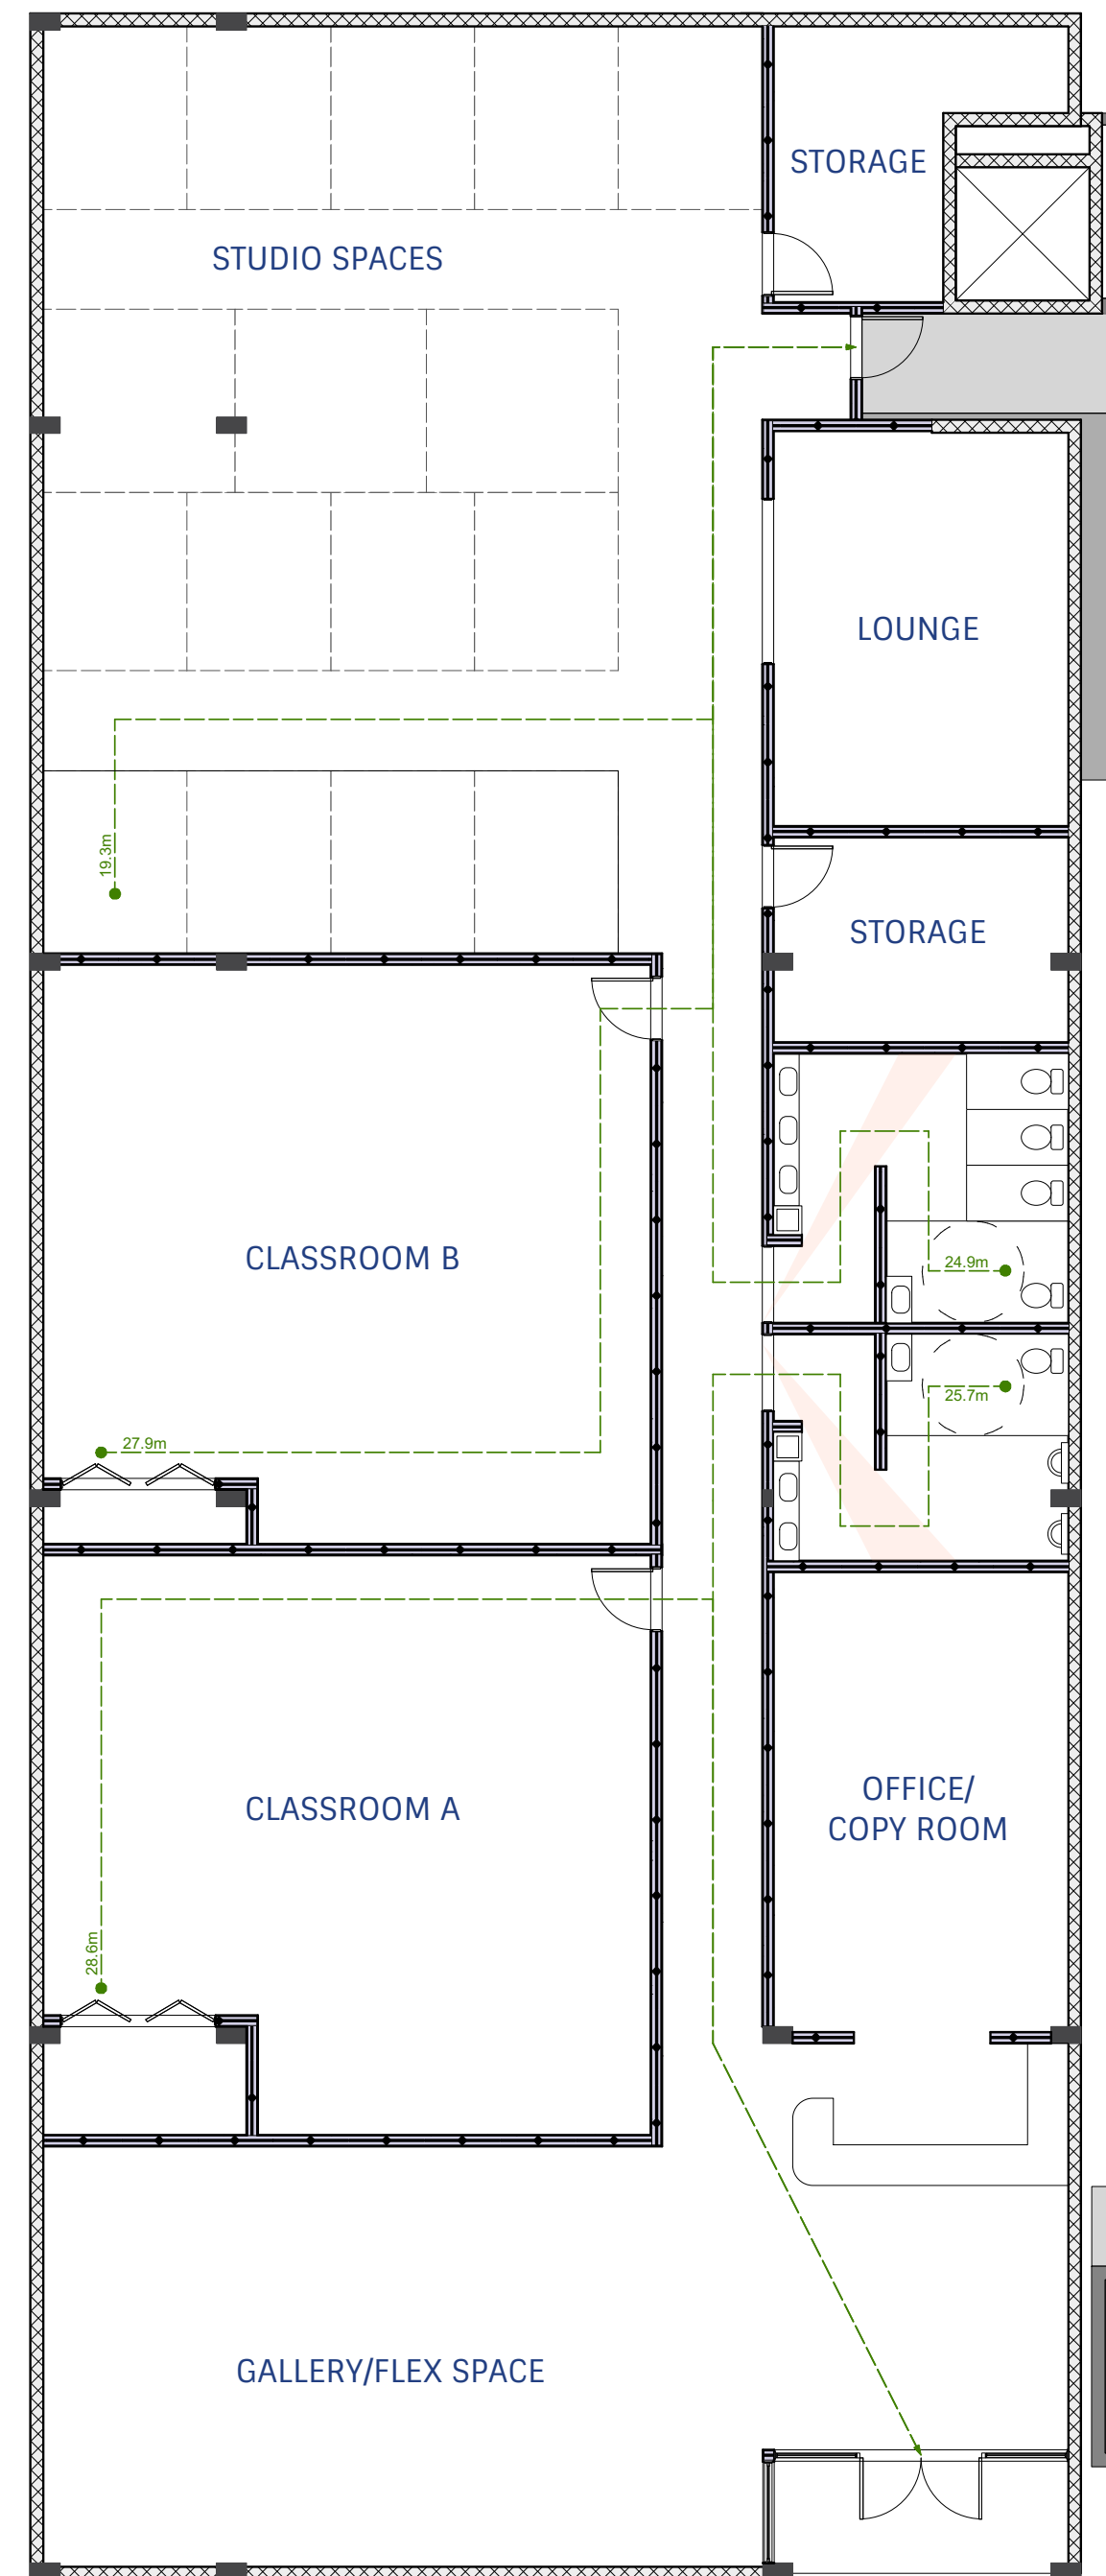

PURDEY
GROUP

Interior:
Classroom

Interior:
Classroom

Interior:
Gallery

Interior:
Studio

Interior:
Events

Revised Project Proposal

Current
Ground Plan

Proposed Ground Plan

FIFTH STREET

VISA
Entrance

VISA Entrance

South Elevation
Average Grade 16.05m

5th St.

pl

pl

Building
Section

Site Plan

Parking Plan