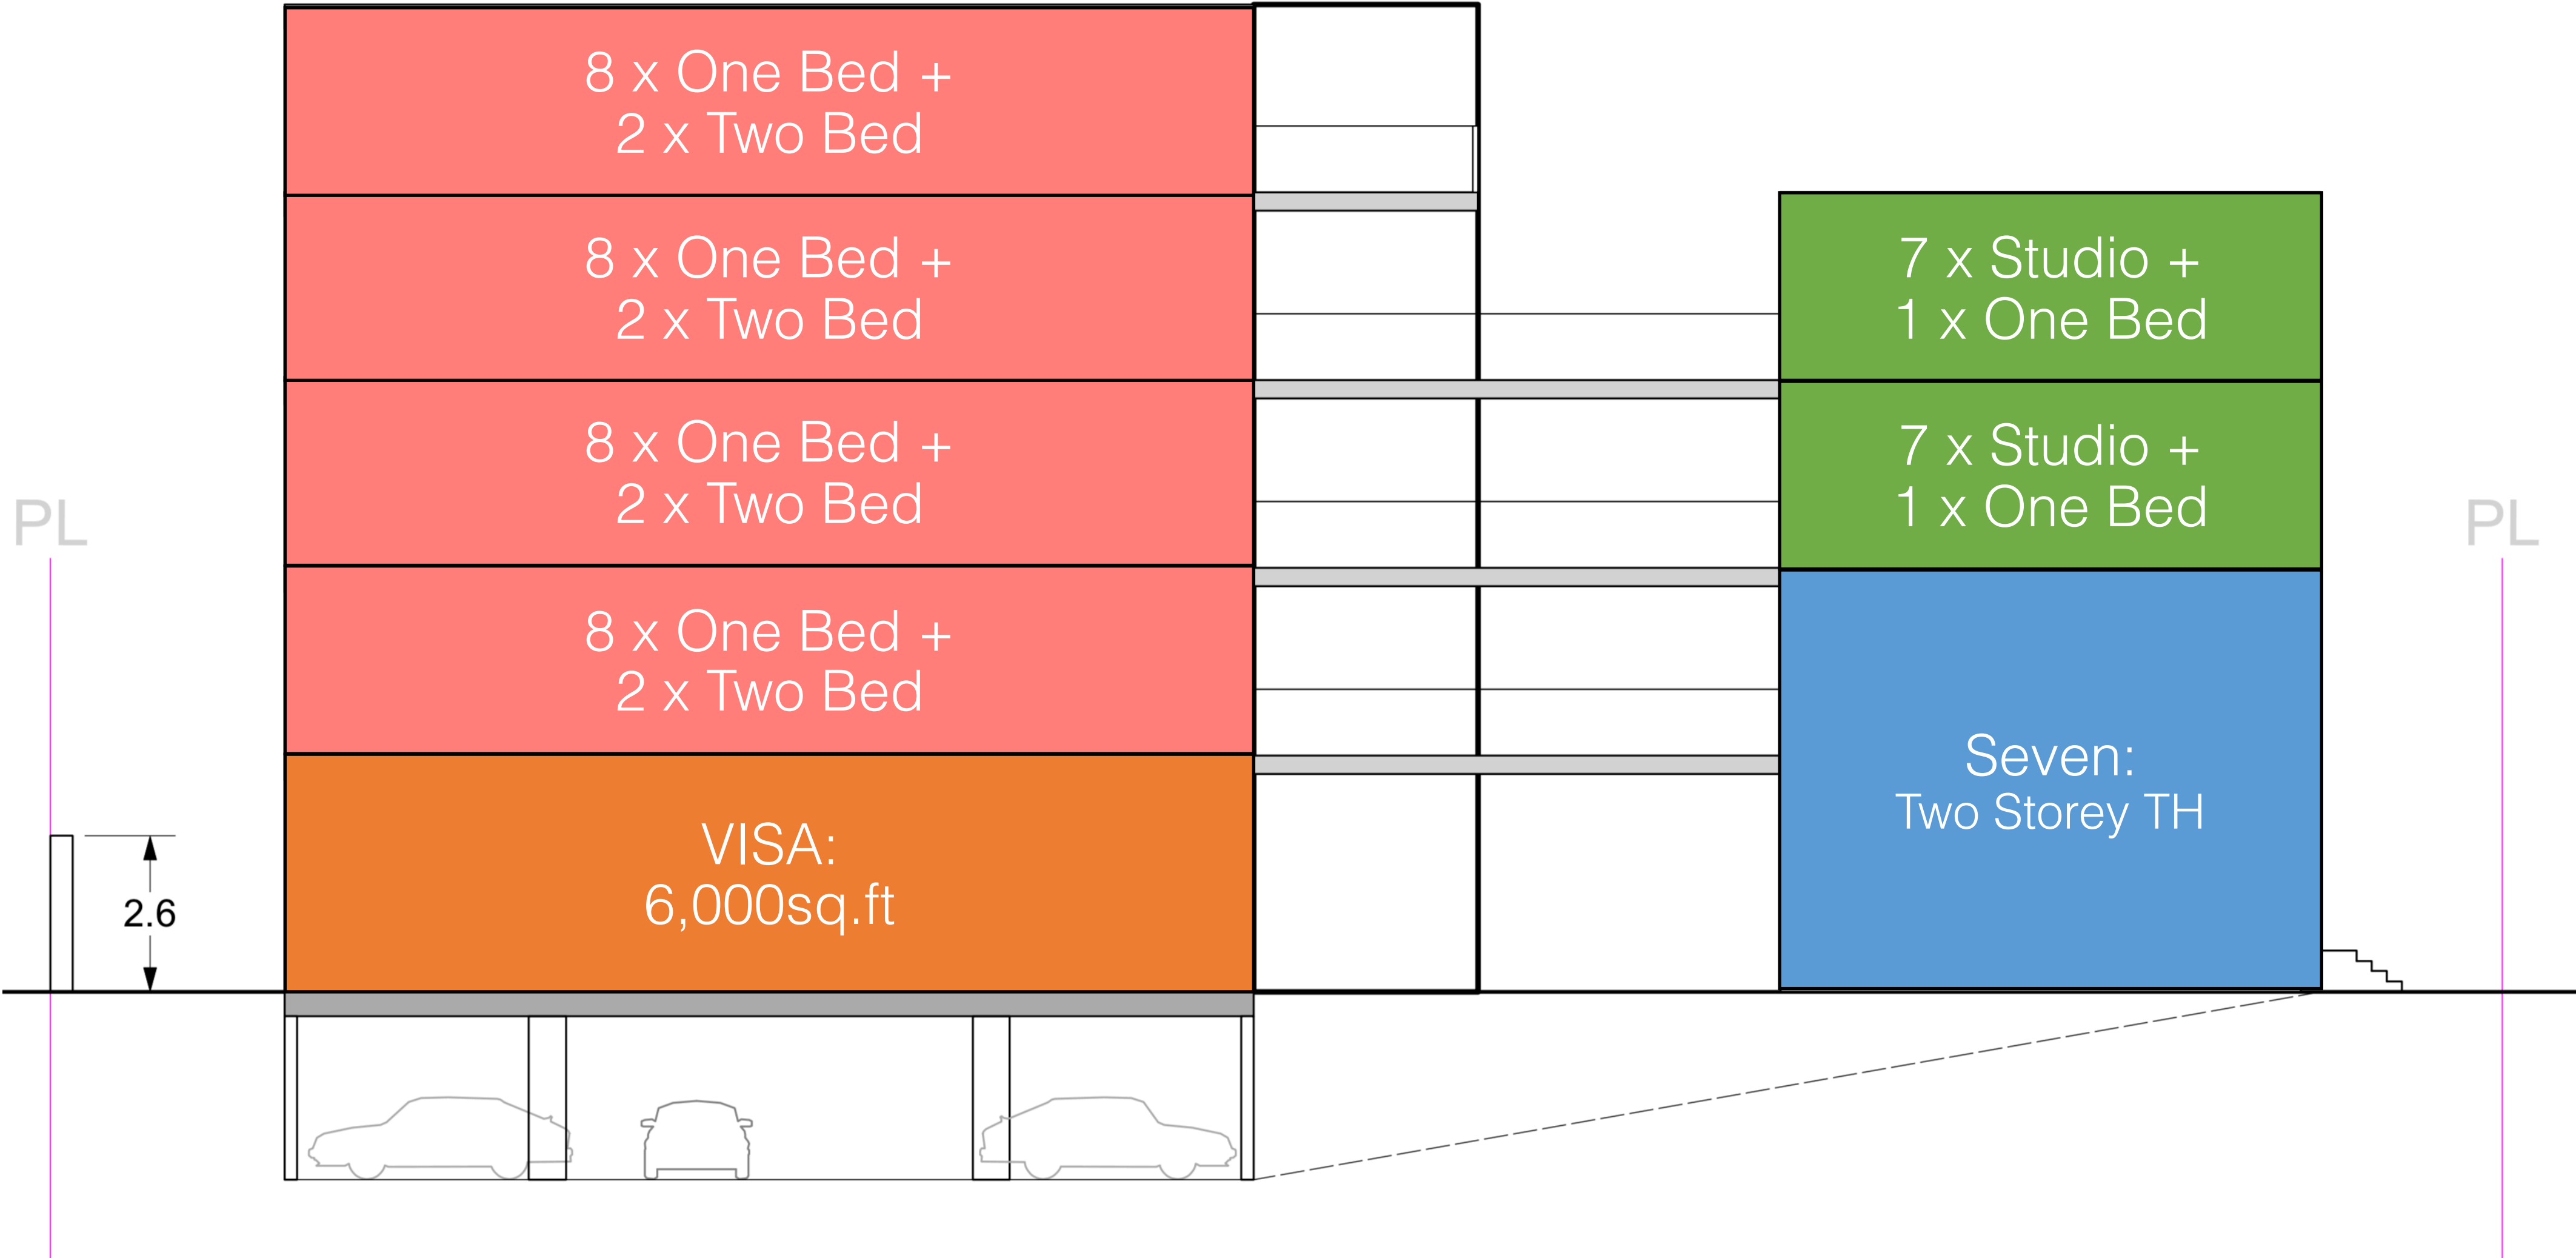

Proposed Ground Plan

FIFTH STREET

VISA
Entrance

VISA Entrance

South Elevation
Average Grade 16.05m

5th St.

pl

pl

Building
Section

Site Plan

Parking Plan