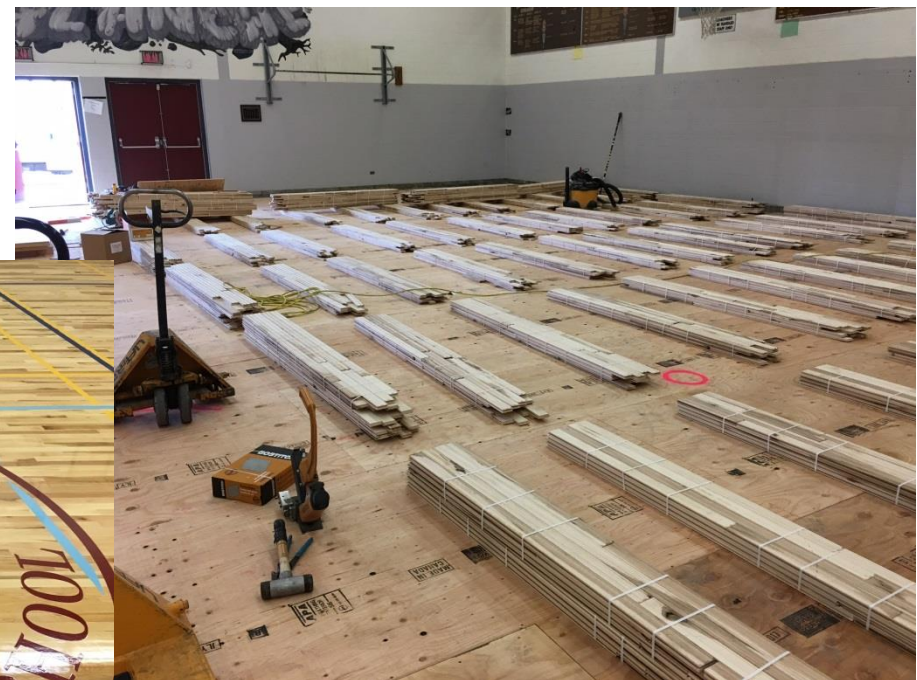

One *Learning* Community

Greater
VICTORIA
School District

Arbutus – New Gym Floor and Bleachers – Mt Doug and Arbutus

Summer Roofing Program

(\$700K)
(Willows, Craigflower and Lambrick)

One *Learning* Community