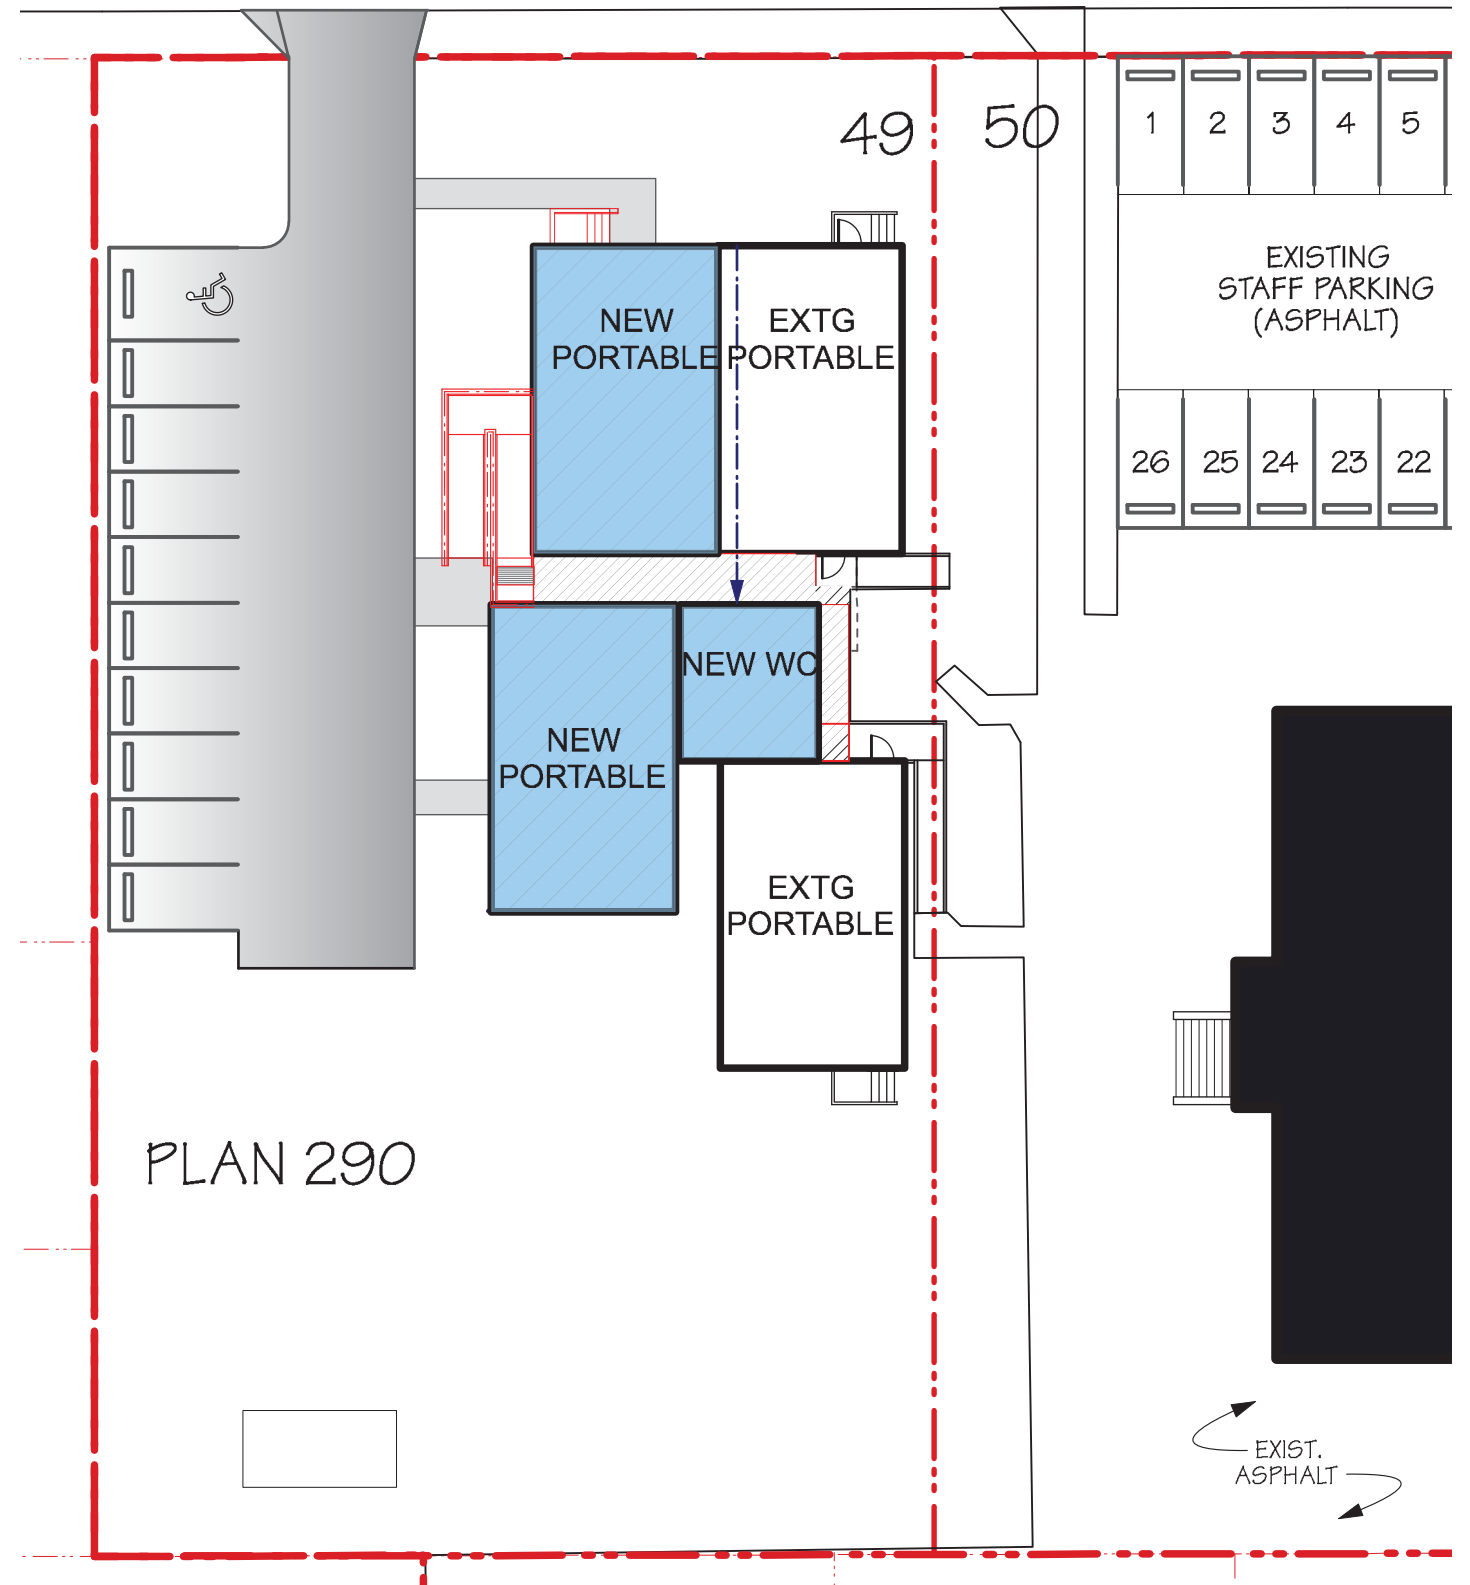

KEY PLAN

NEW PORTABLES

PLAN 290

SITE PLAN

MARGARET JENKINS ELEMENTARY
 1824 FAIRFIELD RD. VICTORIA, B.C.
NEW PORTABLES

JUNE 2017